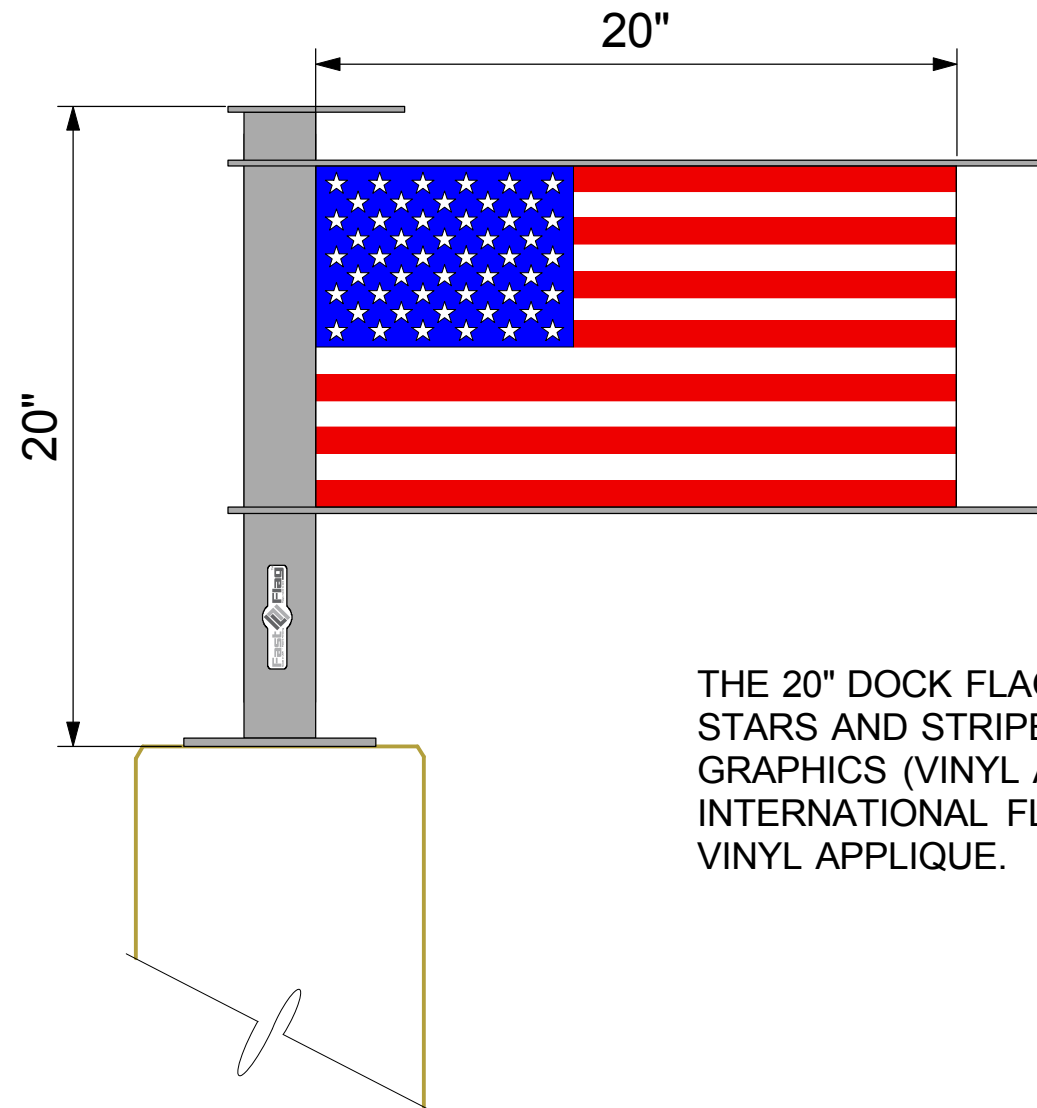

# THE DOCK FLAG: DF-20

THE IDEAL FLAG FOR ANY MARINA, BOAT DOCK, OR PILING. THE DOCK FLAG IS SOLID WELDED ALUMINUM AND POWDER COATED WHITE. AVAILABLE IN STENCIL OR SOLID RED, WHITE AND BLUE.

THE 20" DOCK FLAG - SHOWN HERE IN SOLID USA STARS AND STRIPES RED, WHITE AND BLUE GRAPHICS (VINYL APPLIQUE) IS ALSO AVAILBE IN INTERNATIONAL FLAGS UP TO 194 COUNTRIES IN VINYL APPLIQUE.

**DOCK FLAG: DF-20 SOLID USA**

THE 20" DOCK FLAG - SHOWN HERE IN STENCIL USA IS EXCLUSIVE TO ONLY USA - ALL INTERNATIONAL FLAG DESIGNS ARE AVIALBE ONLY IS SOLID VINYL APPLIQUE.

**DOCK FLAG: DF-20 STENCIL USA**