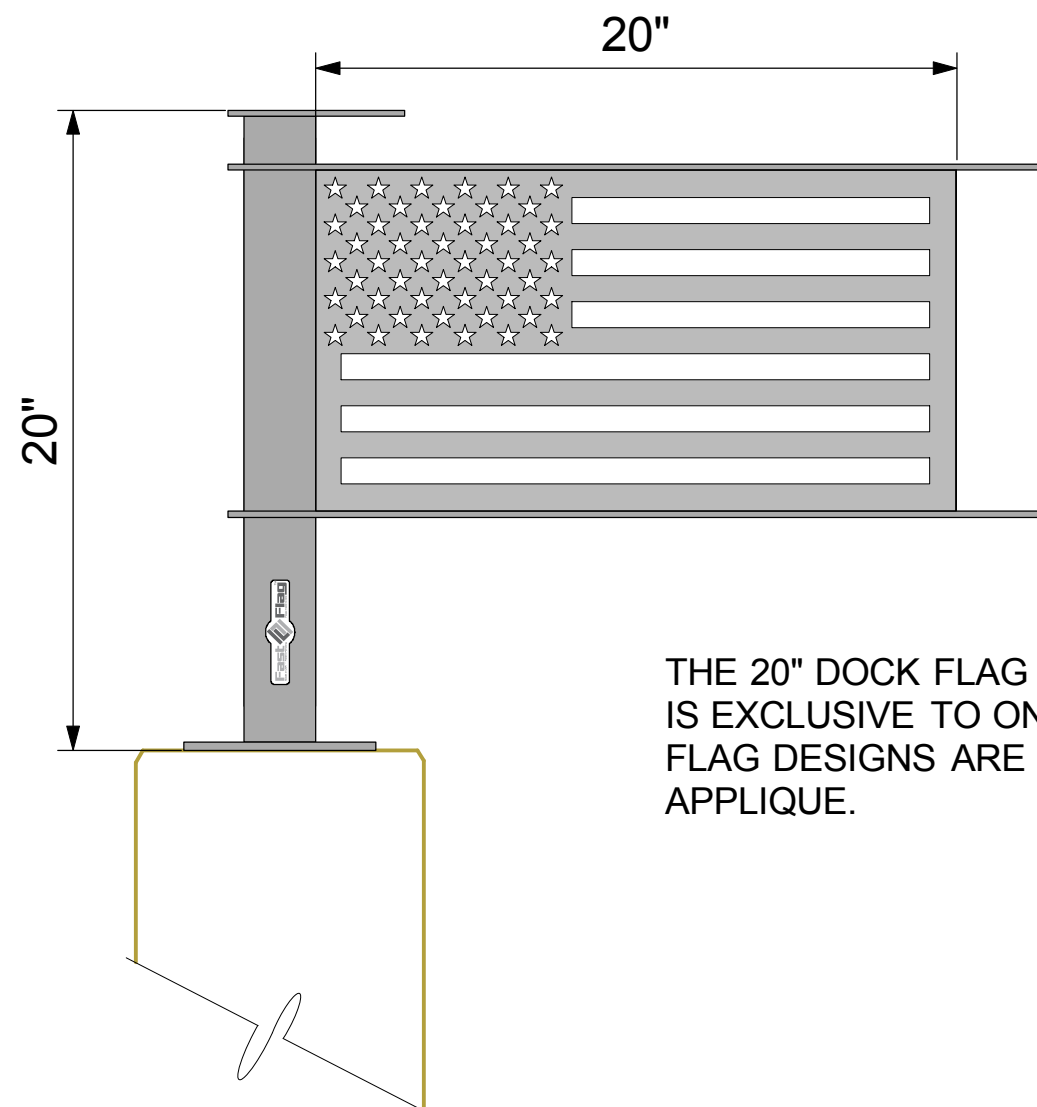

# THE DOCK FLAG: DF-20

THE IDEAL FLAG FOR ANY MARINA, BOAT DOCK, OR PILING. THE DOCK FLAG IS SOLID WELDED ALUMINUM AND POWDER COATED WHITE. AVAILABLE IN STENCIL OR SOLID RED, WHITE AND BLUE.

THE 20" DOCK FLAG - SHOWN HERE IN SOLID USA STARS AND STRIPES RED, WHITE AND BLUE GRAPHICS (VINYL APPLIQUE) IS ALSO AVAILBE IN INTERNATIONAL FLAGS UP TO 194 COUNTRIES IN VINYL APPLIQUE.

**DOCK FLAG: DF-20 SOLID USA**

THE 20" DOCK FLAG - SHOWN HERE IN STENCIL USA IS EXCLUSIVE TO ONLY USA - ALL INTERNATIONAL FLAG DESIGNS ARE AVIALBE ONLY IS SOLID VINYL APPLIQUE.

**DOCK FLAG: DF-20 STENCIL USA**